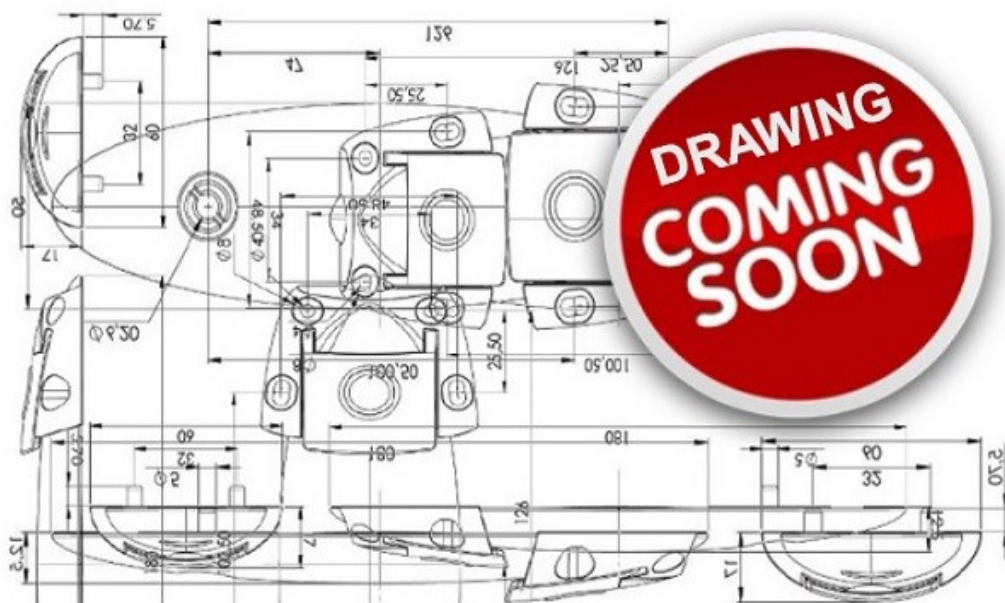

PRODUCT SHEET

Description:

Insex Screw, M8x40mm, Stainless Steel, Brass PI, DIN 7991

Item number:

12.04.750-0

Units	Box	Carton	HS Code	Barcode
Pcs.			7318155290	 5704866021906

SISO A/S
Mileparken 11
DK-2740 Skovlunde
Denmark
VAT: DK 24786013